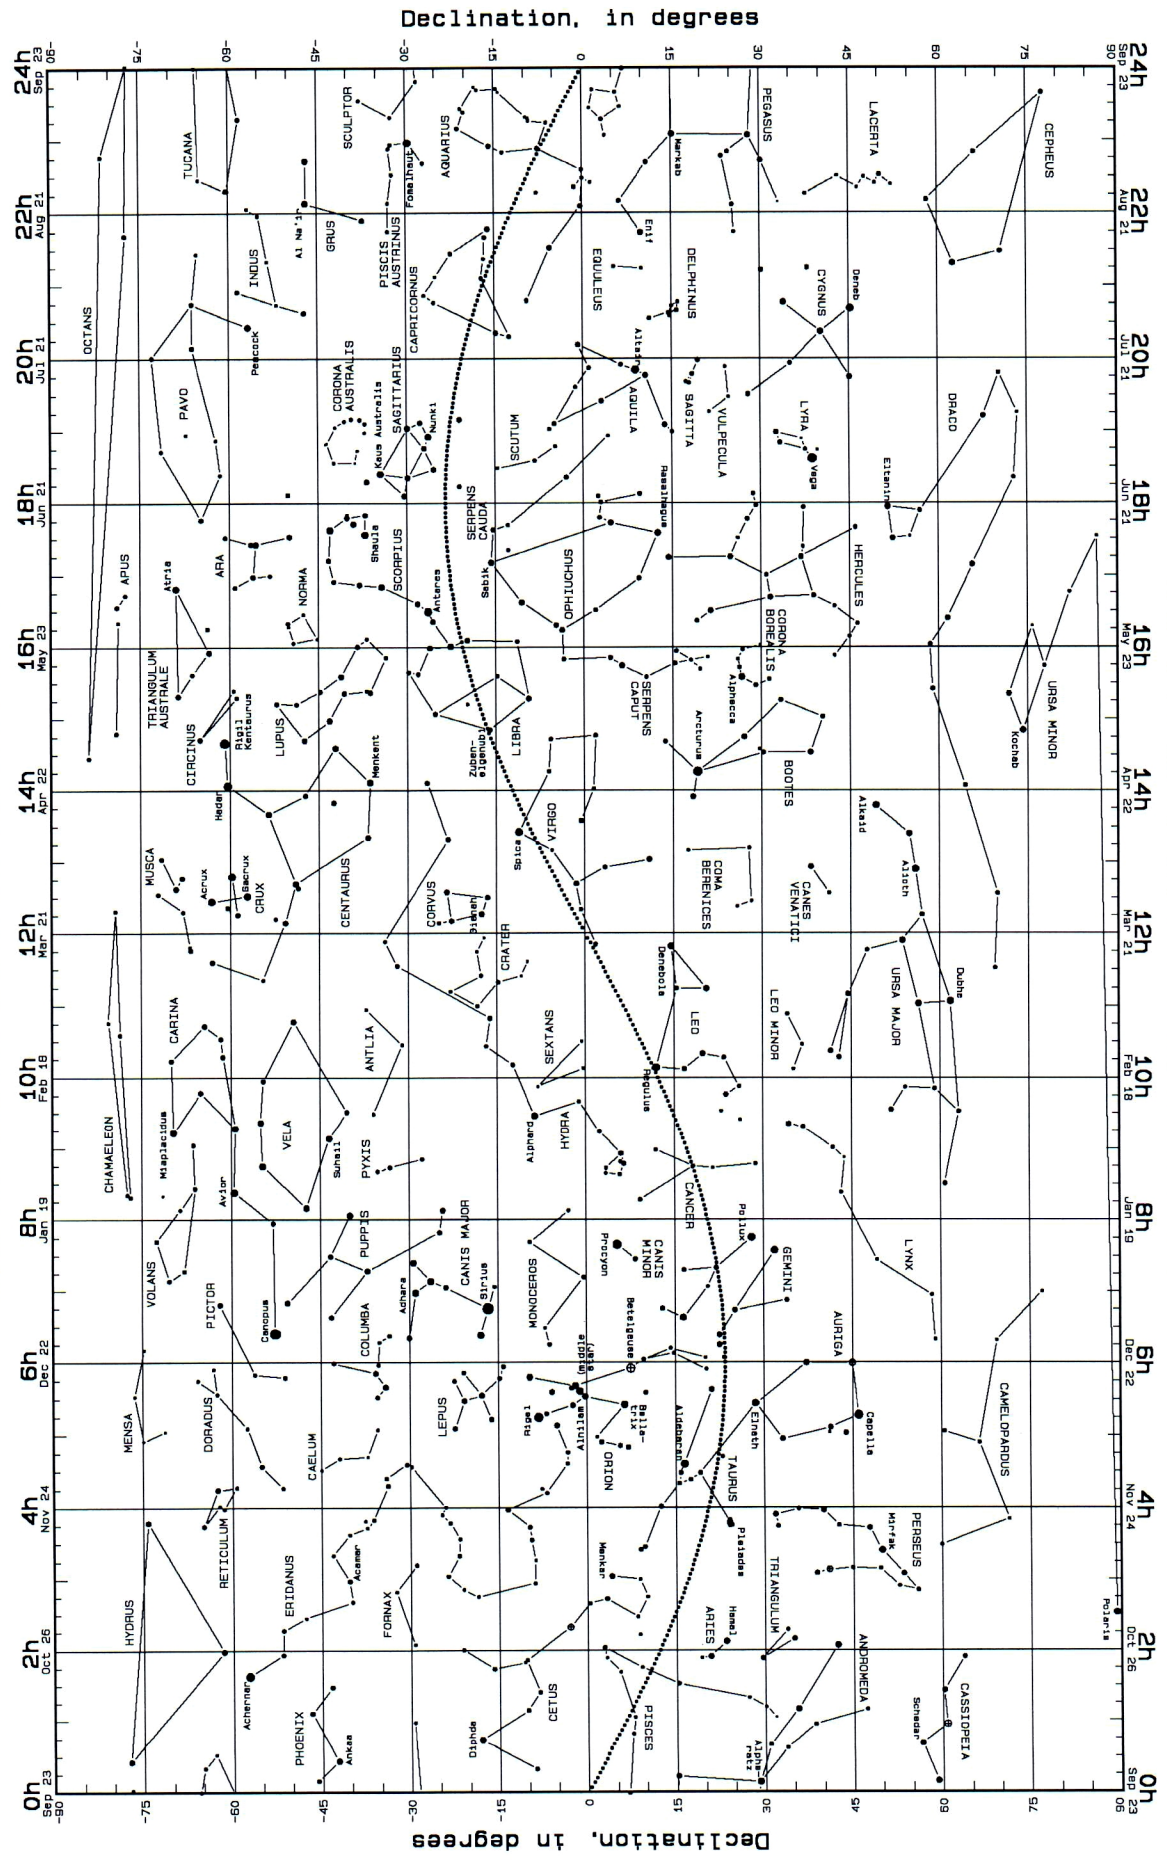

RECTANGULAR MAP OF THE SOUTH CELESTIAL HEMISPHERE (J2000)
 Copyright 2018 by Astronomical Data Service, P. O. Box 885, Palmer Lake, Colorado 80133 U.S.A.

RECTANGULAR MAP OF THE NORTH CELESTIAL HEMISPHERE (J2000)
 Copyright 2018 by Astronomical Data Service, P. O. Box 885, Palmer Lake, Colorado 80133 U.S.A.

Variable stars are marked with crosses.

The radius of the circle representing a variable star corresponds to its minimum magnitude (maximum brightness).

CONSTELLATIONS

- AND Andromeda
- ANT Antares
- ARI Aries
- AQU Aquarius
- ARL Arcturus
- ARI Aries
- AUR Auriga
- BOO Boötes
- BOO Boötes
- CAE Camelopardus
- CAN Cancer
- CNC Canis Venatici
- CYN Canis Major
- CHI Caris Minor
- CAP Capricornus
- CAS Cassiopeia
- CEN Centaurus
- CET Cetus
- COL Columba
- COM Coma Berenices
- COM Coma Berenices
- CRB Corona Borealis
- CRV Corvus
- CRT Crater
- CYG Cygnus
- DEL Delphinus
- DRA Draco
- ERU Eridanus
- ERI Erismus
- FOR Fornax
- GEM Gemini
- GRU Grus
- HER Hercules
- HYA Hydra
- LAC Lacerta
- LEO Leo Minor
- LMI Lepus
- LEP Lepus
- LIB Libra
- LUP Lupus
- LYR Lyra
- LYR Lyra
- MON Monoceros
- NOR Norma
- OPH Ophiuchus
- ORI Orion
- ORI Orion
- PEG Pegasus
- PER Perseus
- PHO Phoenix
- PSC Pegasus
- PSA Pegasus
- PUP Puppis
- PUP Puppis
- PYX Pyxis
- SGE Sagitta
- SGR Sagittarius
- SCO Scorpion
- SCU Scutum
- SCU Scutum
- SEX Sextans
- TAU Taurus
- TRI Triangulum
- URA Ursa Major
- UMI Ursa Minor
- VEL Virgo
- VIR Virgo
- VUL Vulpecula